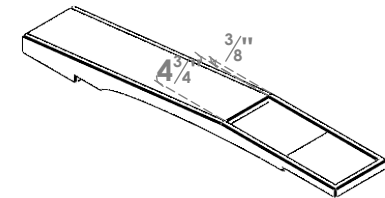

ITEM NUMBER: BRCPC055X34000X04000MRC

5 1/2"W X 34"D X 4"H MERCED ARCHITECTURAL GRADE PVC CLOSED KNEE BRACE

SIDE PROFILE

FRONT PROFILE

ISOMETRIC

EKENA MILLWORK
2300 WEST MAIN ST.
CLARKSVILLE, TX 75426
TOLL FREE: 866-607-0453
WWW.EKENAMILLWORK.COM