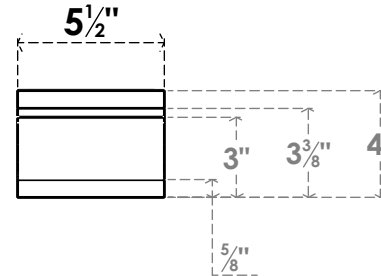

ITEM NUMBER: BRCPC055X34000X04000MRC

5 1/2"W X 34"D X 4"H MERCED ARCHITECTURAL GRADE PVC CLOSED KNEE BRACE

SIDE PROFILE

FRONT PROFILE

ISOMETRIC

EKENA MILLWORK
2300 WEST MAIN ST.
CLARKSVILLE, TX 75426
TOLL FREE: 866-607-0453
WWW.EKENAMILLWORK.COM