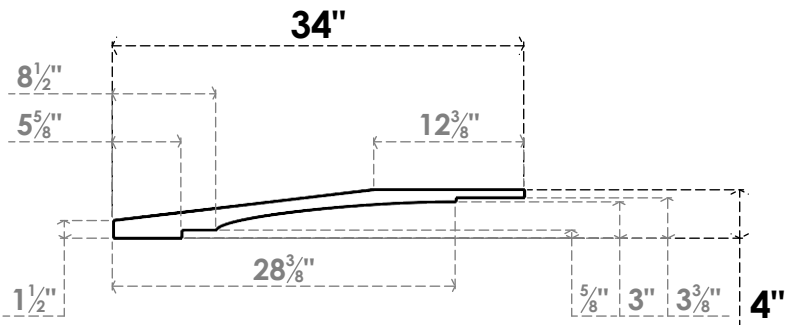

ITEM NUMBER: BRCPC055X34000X04000MRC

5 1/2"W X 34"D X 4"H MERCED ARCHITECTURAL GRADE PVC CLOSED KNEE BRACE

SIDE PROFILE

FRONT PROFILE

ISOMETRIC

EKENA MILLWORK
2300 WEST MAIN ST.
CLARKSVILLE, TX 75426
TOLL FREE: 866-607-0453
WWW.EKENAMILLWORK.COM